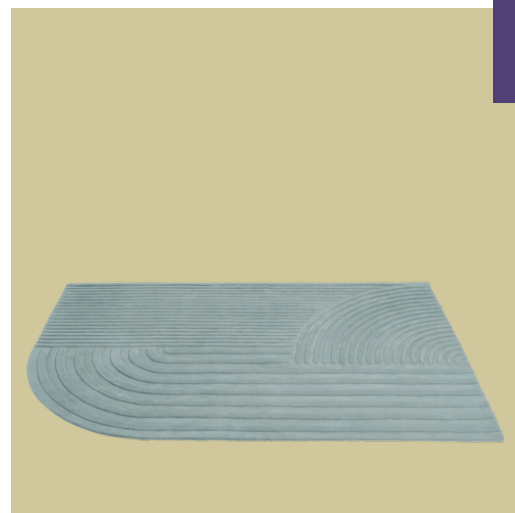

Relevo Rug

“The Relevo rug came to be as it often does; on the drawing board with paper and pencil. We like to create a whole story around a project, this time with a rug that could be a sculpture in its own right, virtually changing the perception of a room. Relevo’s swooping lines were inspired by land art and its sometimes furrowed, hypnotic paths in the soil. Relevo means relief in Latin, emblematic of the rug’s geometric pattern, made by trimming the hand tufted rug in levels and thereby creating a subtle effect of light and shadow, a compelling visual expression.”